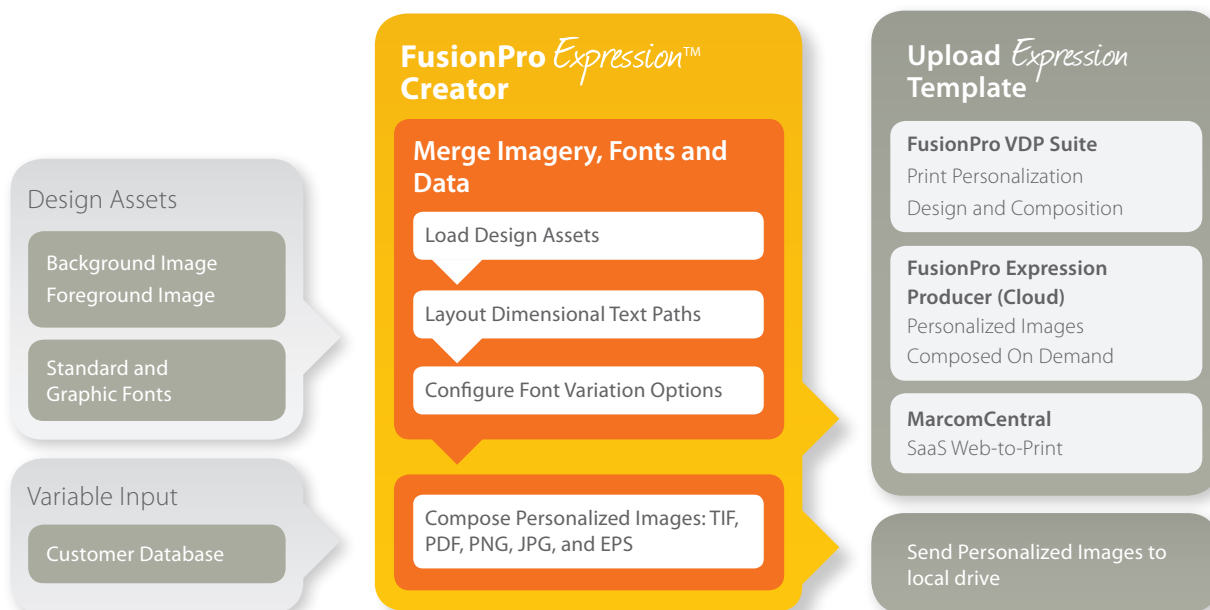

Flexible, Scalable, Compatible

FusionPro Expression products are Macintosh and PC compatible. Output images using a local desktop computer or PTI's cloud servers. FusionPro Expression Creator scales quickly and easily with integrations into the FusionPro VDP Suite, FusionPro Expression Cloud and MarcomCentral.

FusionPro Expression™ Creator Workflow

RELATED PRODUCTS

FusionPro Expression Producer (Cloud)

Compose personalized images on demand using a URL string and without local servers.

FusionPro VDP Suite

Design and compose personalized print campaigns.

FusionPro Links

Create personalized URLs and microsites to drive and track responses in cross media campaigns.

MarcomCentral

Marketing on demand portal hosts a variety of marketing materials that can be customized and ordered across a distributed network.